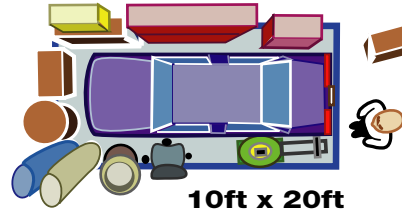

TENNESSEE MINI-STORAGE

5ft x 5ft

Like a: Hall Closet Or Half Bathroom

What Will Fit:

- Small Furniture
- Chests Of Drawers
- Small Mattress Sets
- Under 100 Records Boxes

5ft x 10ft

Like a: Walk-in Closet

What Will Fit:

- Studio Furnishings
- Small Bedroom Furnishings
- Mattress Set
- Dining Room Set

5ft x 15ft

Like a: Large Walk-in Closet

What Will Fit:

- 1 Bedroom Apt Furnishings
- Desk
- Patio Furniture
- Washer/Dryer Stacked

7.5ft x 10ft

Like a: Large Walk-in Closet

What Will Fit:

- Filing Cabinets
- Bicycles
- Tables
- Smaller Appliances

10ft x 10ft

Like an: Average Size Bedroom

What Will Fit:

- 1-2 Bedroom Apt Furnishings
- Refrigerator
- Canoes
- Sofas

10ft x 15ft

Like a: Large Bedroom

What Will Fit:

- 2-3 Bedroom Apt Furnishings
- Large Appliances
- Patio Furniture
- Small Boat

10ft x 20ft

Like a: One Car Garage

What Will Fit:

- 3-4 Bedroom Apt Furnishings
- Vehicle/Boat
- Large Chests
- Building Materials